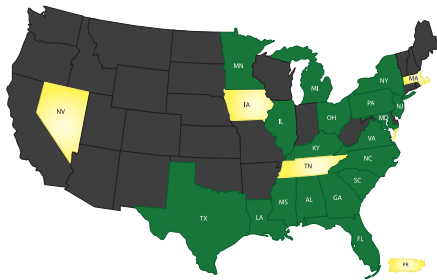

**NET LEASE PROPERTIES****ALABAMA****CVS LANETT #4975**

10 Veterans Memorial Parkway  
Lanett City, AL 36863

**CVS PELL CITY #4839**

118 Comer Avenue  
Pell City, AL 35125

**FLORIDA****CVS HOLLYWOOD #2732**

901 N Federal Hwy  
Hollywood, FL 33020

**CVS PORT ORANGE #5917**

3771 Clyde Morris Boulevard  
Port Orange, FL 32129

**WALGREENS MIAMI #3105**

11920 NW 27th Avenue  
Miami, FL 33167

**WALGREENS HIALEAH #3782**

5701 NW 183rd Street  
Hialeah, FL 33015

**GEORGIA****CVS RINGGOLD #7745**

6945 Nashville Street  
Ringgold, GA 30736

**ILLINOIS****CVS CHICAGO #2845**

1930 W 103rd Street  
Chicago, IL 60643

**CVS ROUND LAKE #7170**